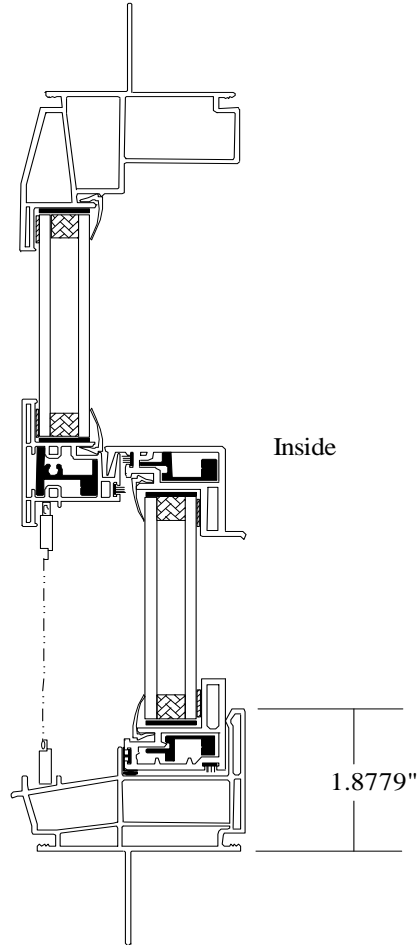

MARITECH WINDOWS
MANUFACTURER OF VINYL WINDOWS AND DOORS

Vertical

Outer Wall
Thickness
.050"

Outside

Inside

450 SH

Horizontal